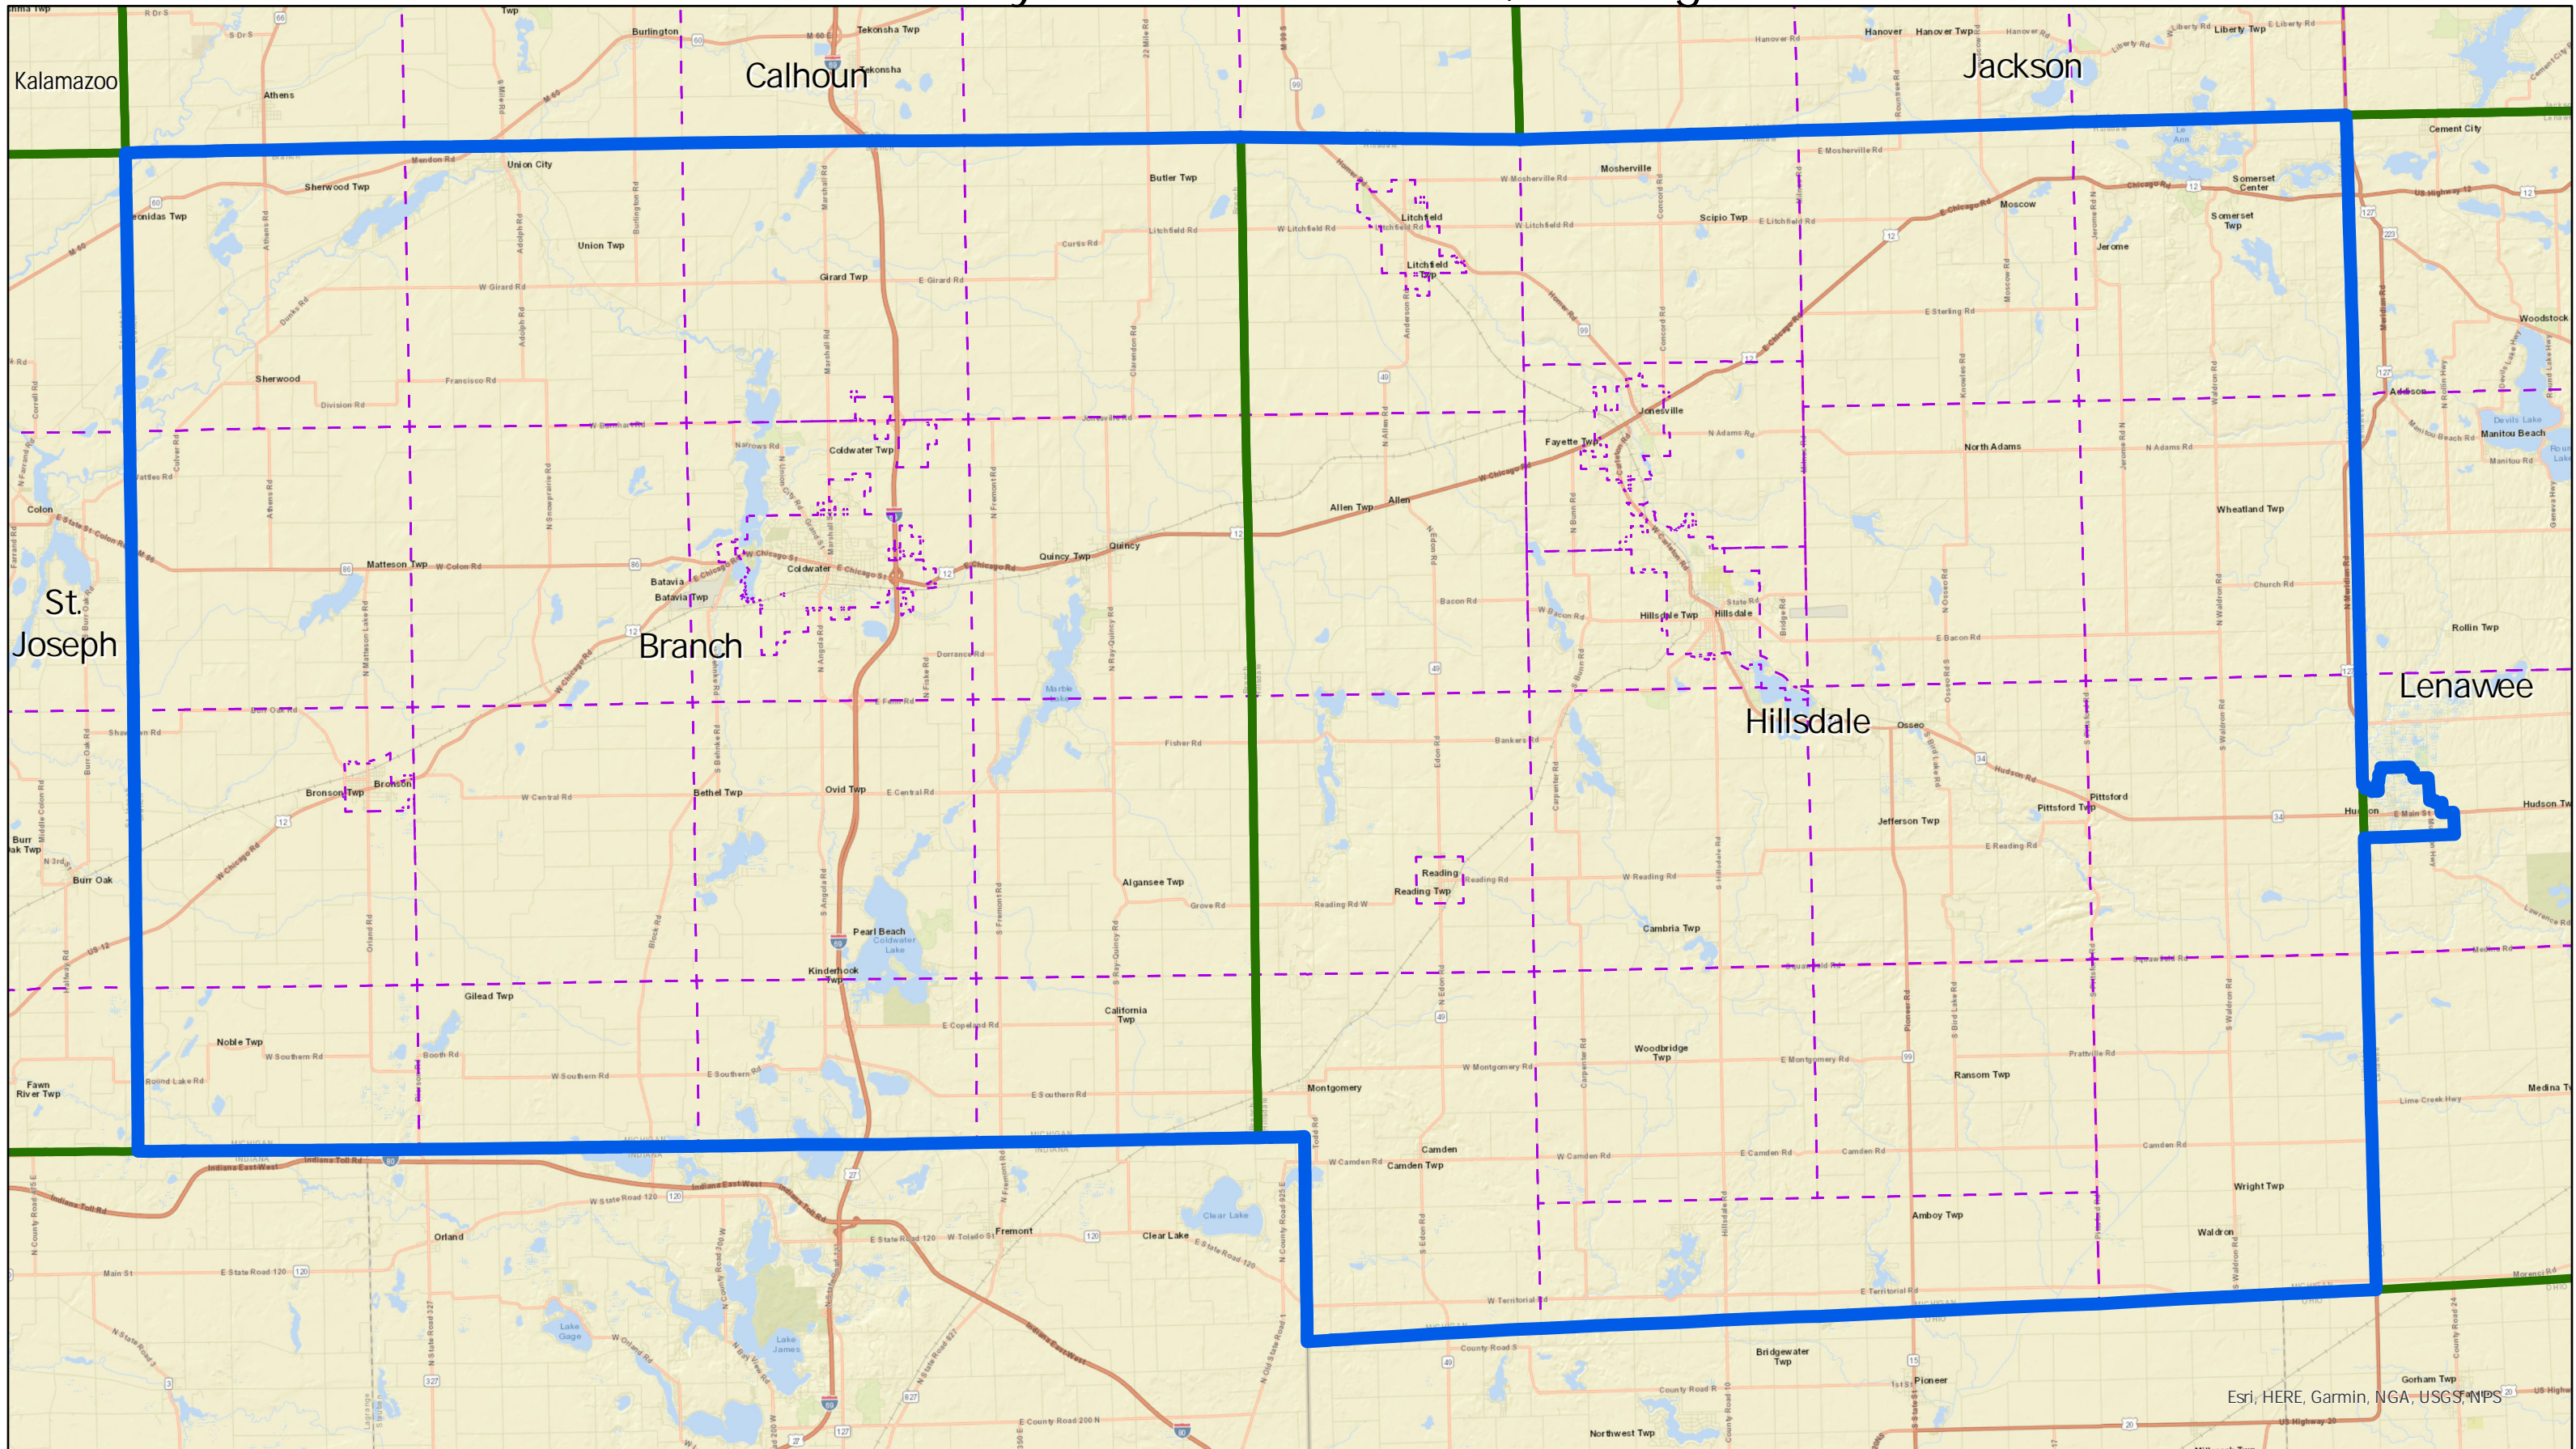

# Hickory House District 35, Michigan

Election Data Services

Counties
  Townships
  Hickory State House Districts

Esri, HERE, Garmin, NGA, USGS, NPS