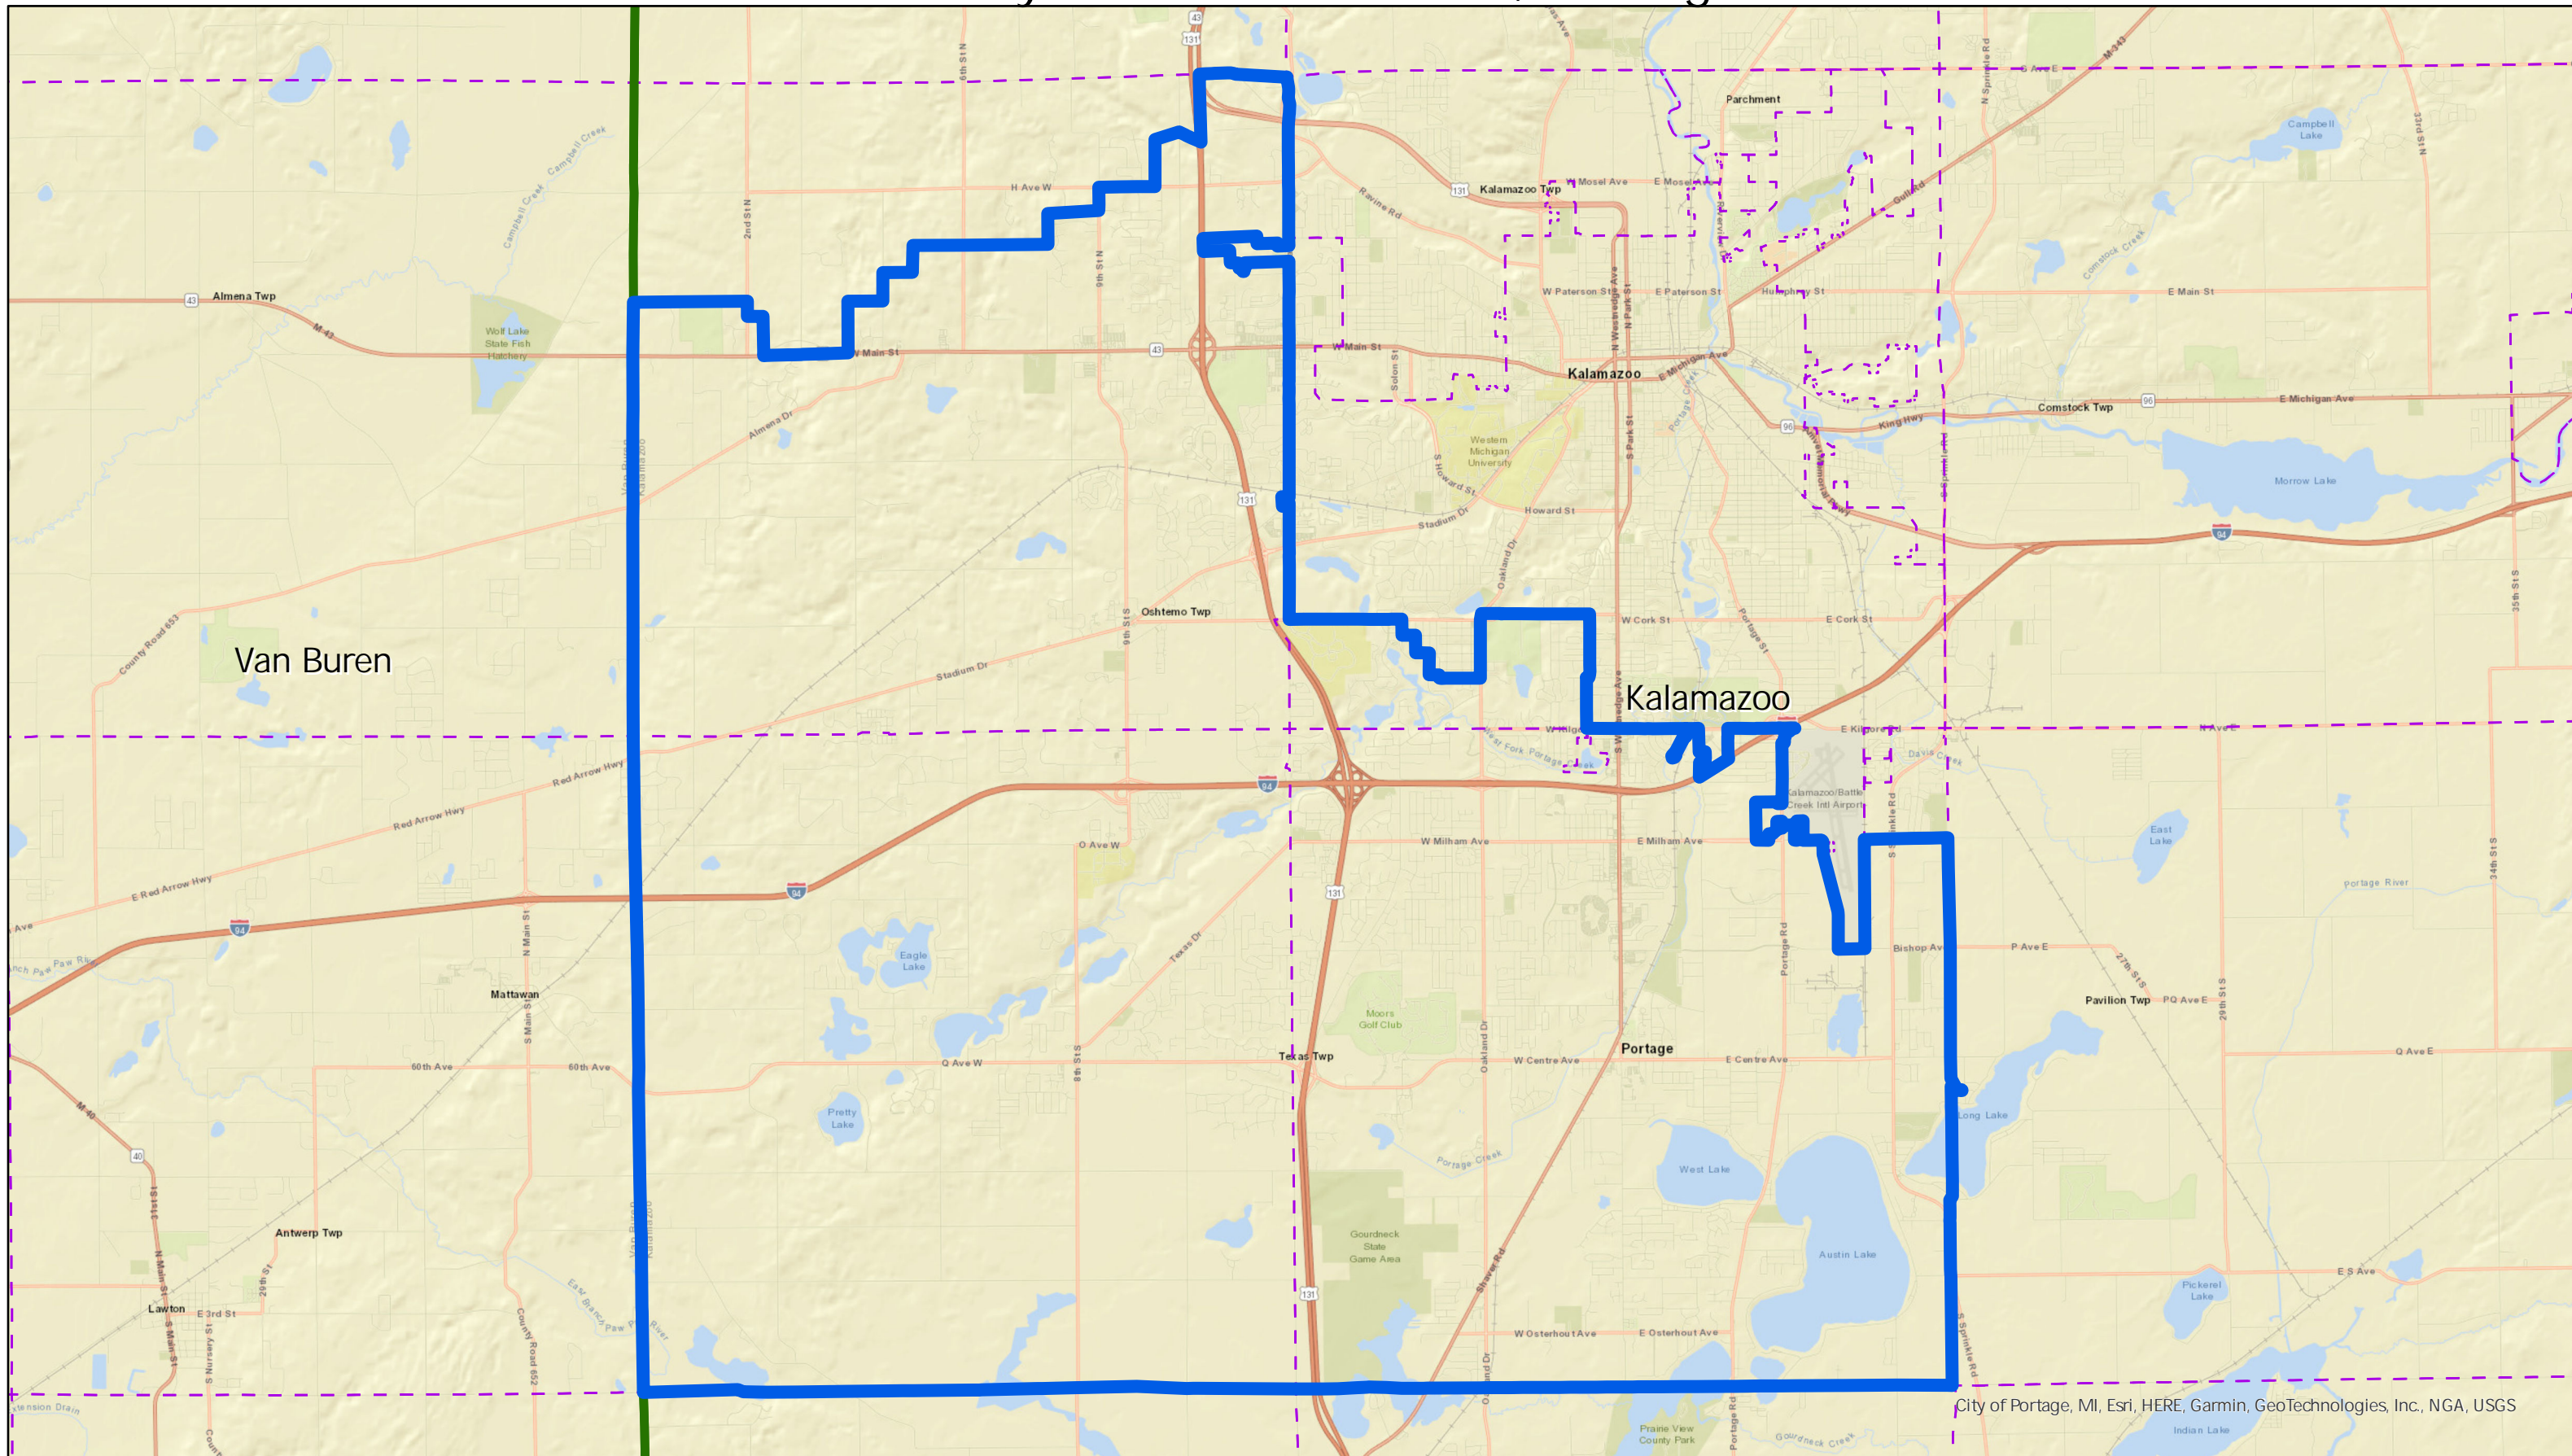

Hickory House District 40, Michigan

City of Portage, MI, Esri, HERE, Garmin, GeoTechnologies, Inc., NGA, USGS

Election Data Services

- Counties
- Townships
- Hickory State House Districts