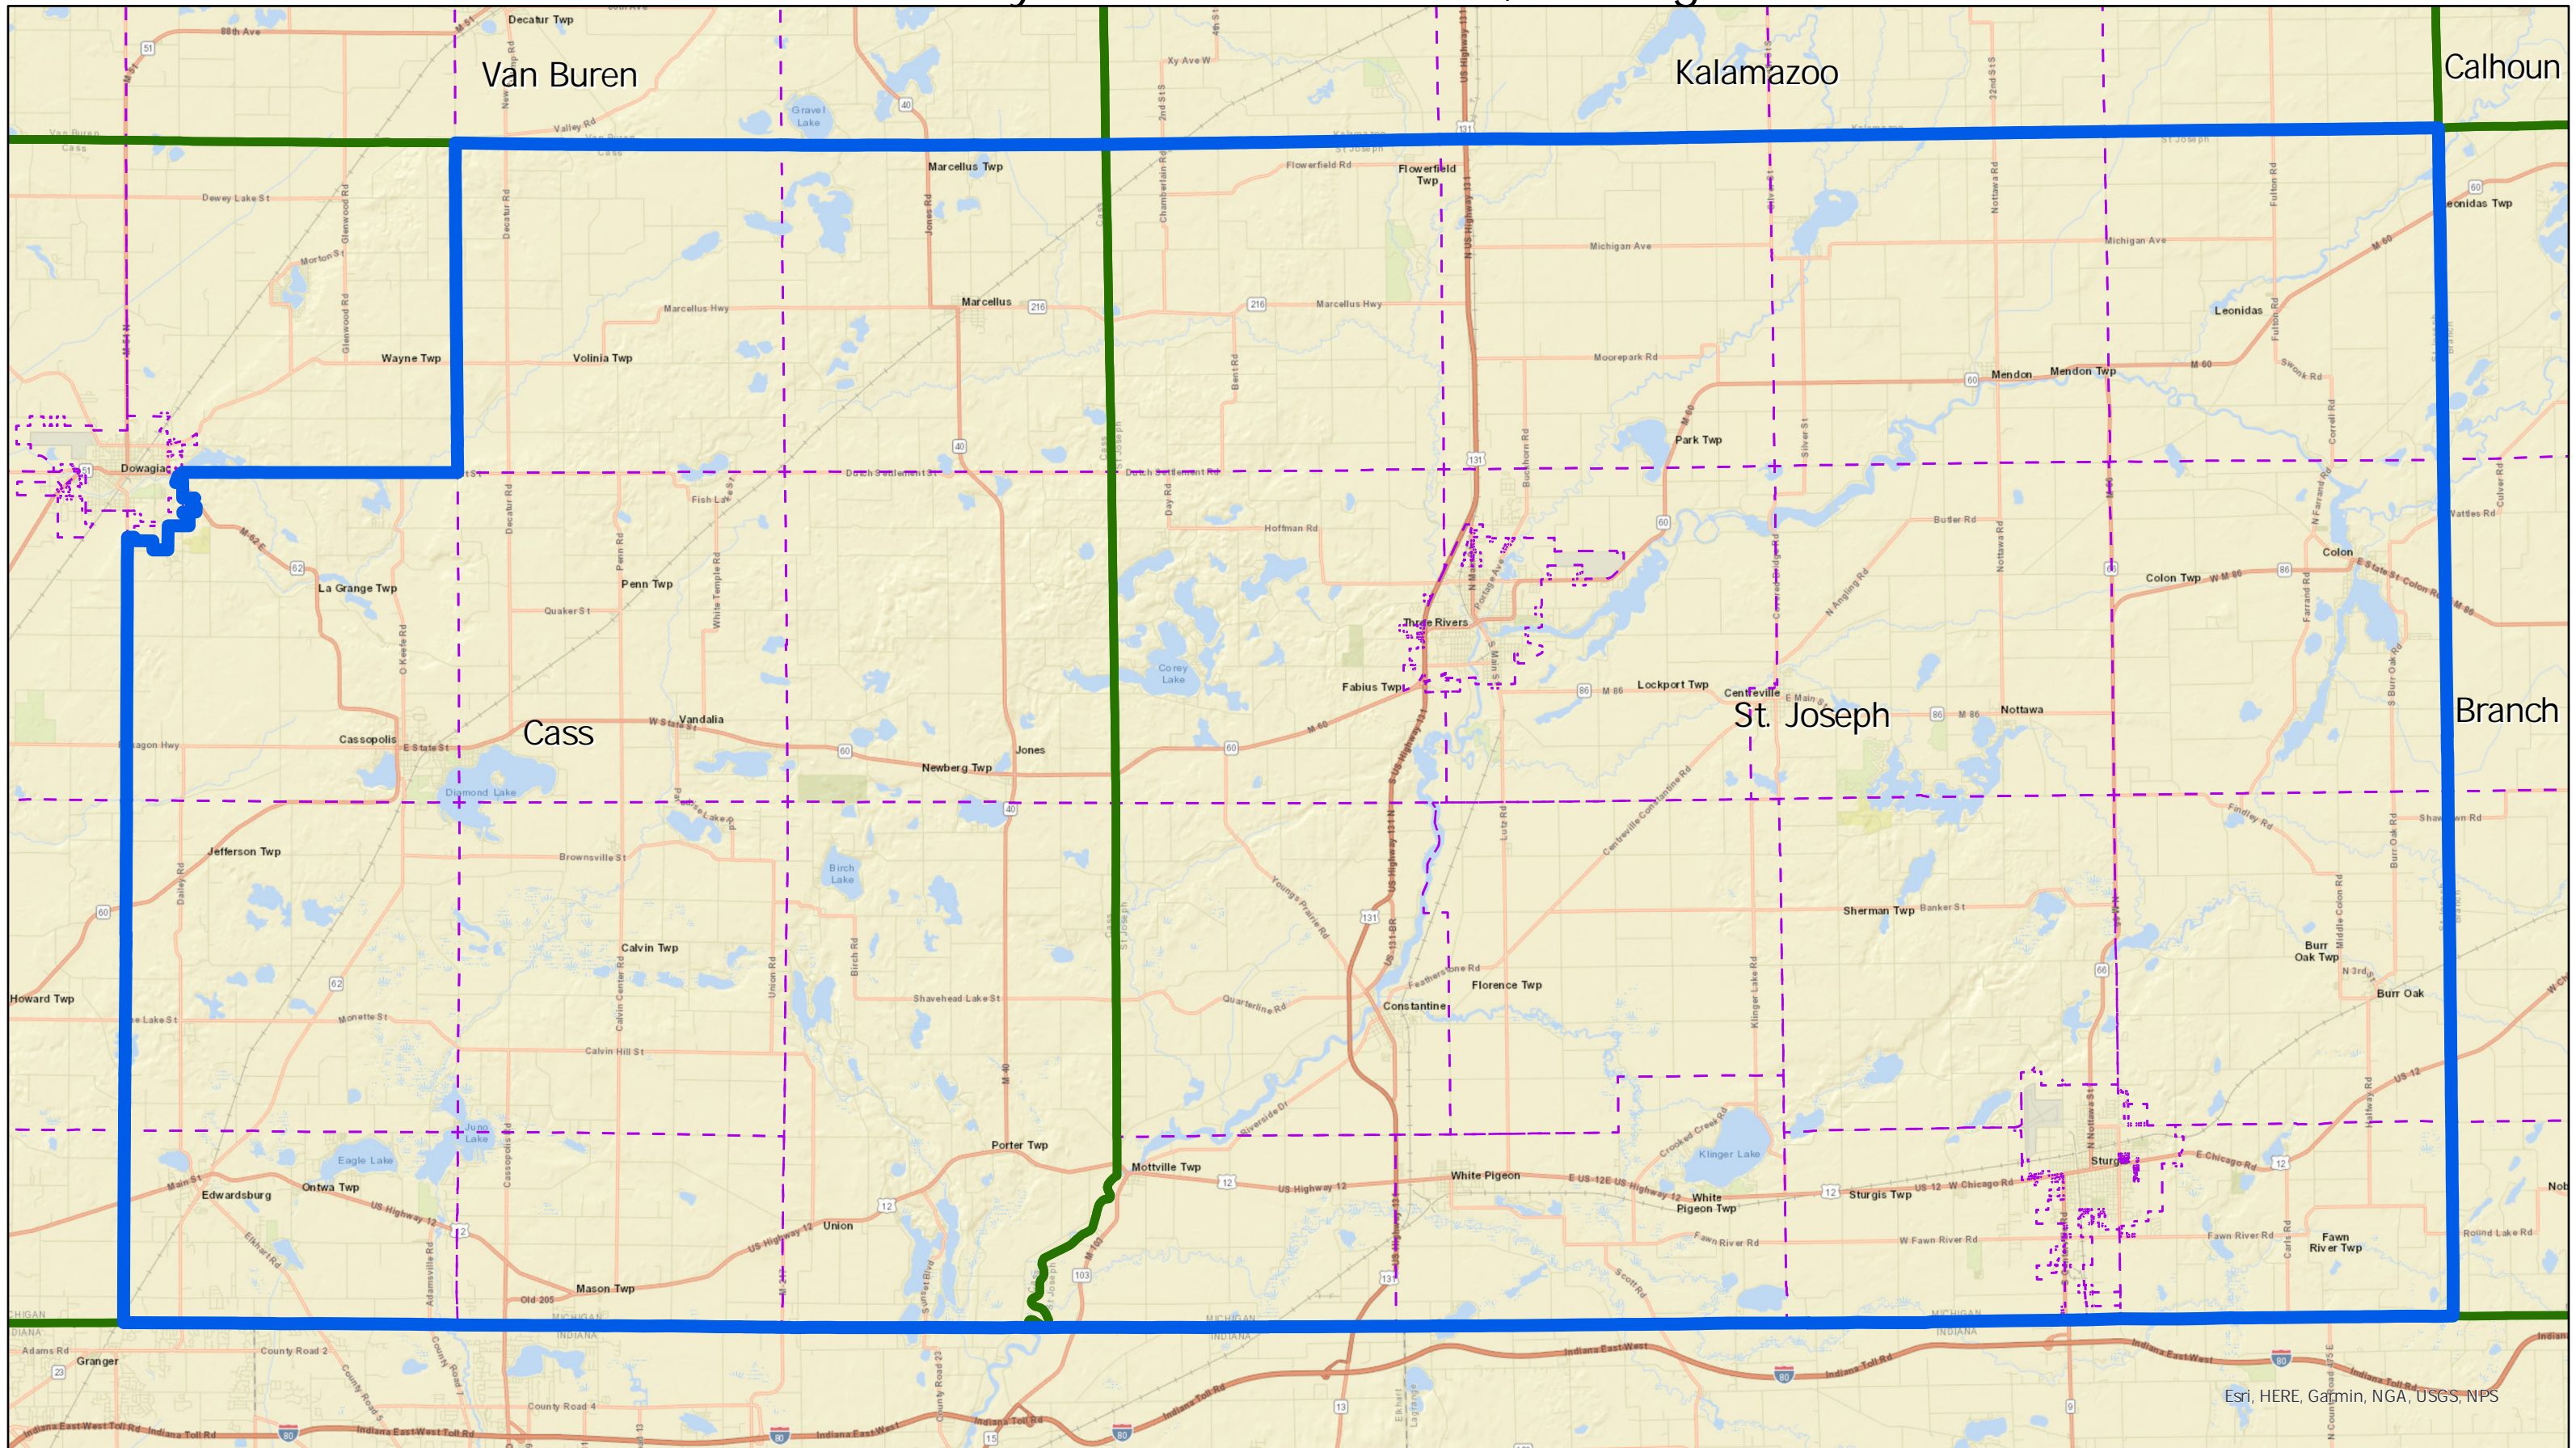

# Hickory House District 36, Michigan

 Counties     Townships     Hickory State House Districts

Esri, HERE, Garmin, NGA, USGS, NPS